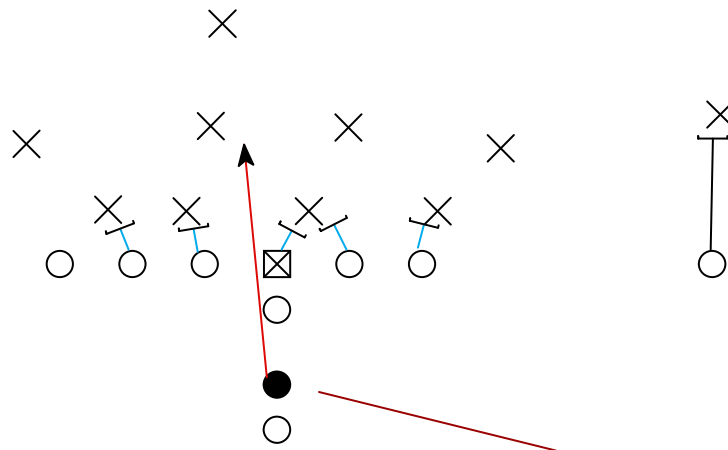

# Episode 03 - Basic Running Game

## 31 Dive Play

Shaded circles=Ball carrier

Fullback takes quick handoff, gets what he can get through the left side Center-Guard gap

## 44 Lead/Iso Play

The fullback *leads* into the hole and is *isolated* on the linebacker. The tailback takes the hand-off and follows.

## 48 Toss Play

----- = Toss of football to running back

The QB *tosses* the ball to the tailback. In this example, no linemen pull, but the fullback leads the tailback outside and blocks for him.