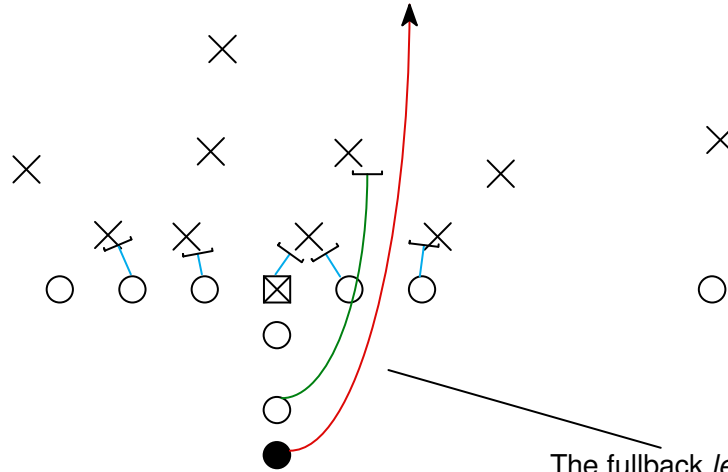

# Episode 03 - Basic Running Game

## 31 Dive Play

Shaded circles=Ball carrier

Fullback takes quick handoff, gets what he can get through the left side Center-Guard gap

## 44 Lead/Iso Play

The fullback *leads* into the hole and is *isolated* on the linebacker. The tailback takes the hand-off and follows.

## 48 Toss Play

----- = Toss of football to running back

The QB *tosses* the ball to the tailback. In this example, no linemen pull, but the fullback leads the tailback outside and blocks for him.