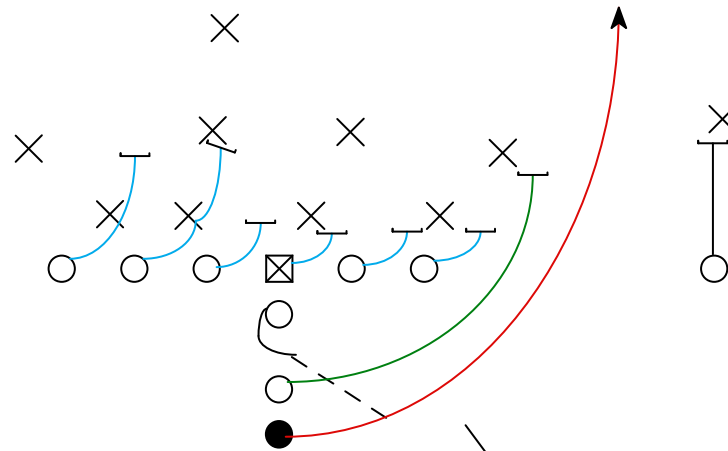

# Episode 03 - Basic Running Game

## 31 Dive Play

Shaded circles=Ball carrier

Fullback takes quick handoff, gets what he can get through the left side Center-Guard gap

## 44 Lead/Iso Play

The fullback *leads* into the hole and is *isolated* on the linebacker. The tailback takes the hand-off and follows.

## 48 Toss Play

----- = Toss of football to running back

The QB *tosses* the ball to the tailback. In this example, no linemen pull, but the fullback leads the tailback outside and blocks for him.